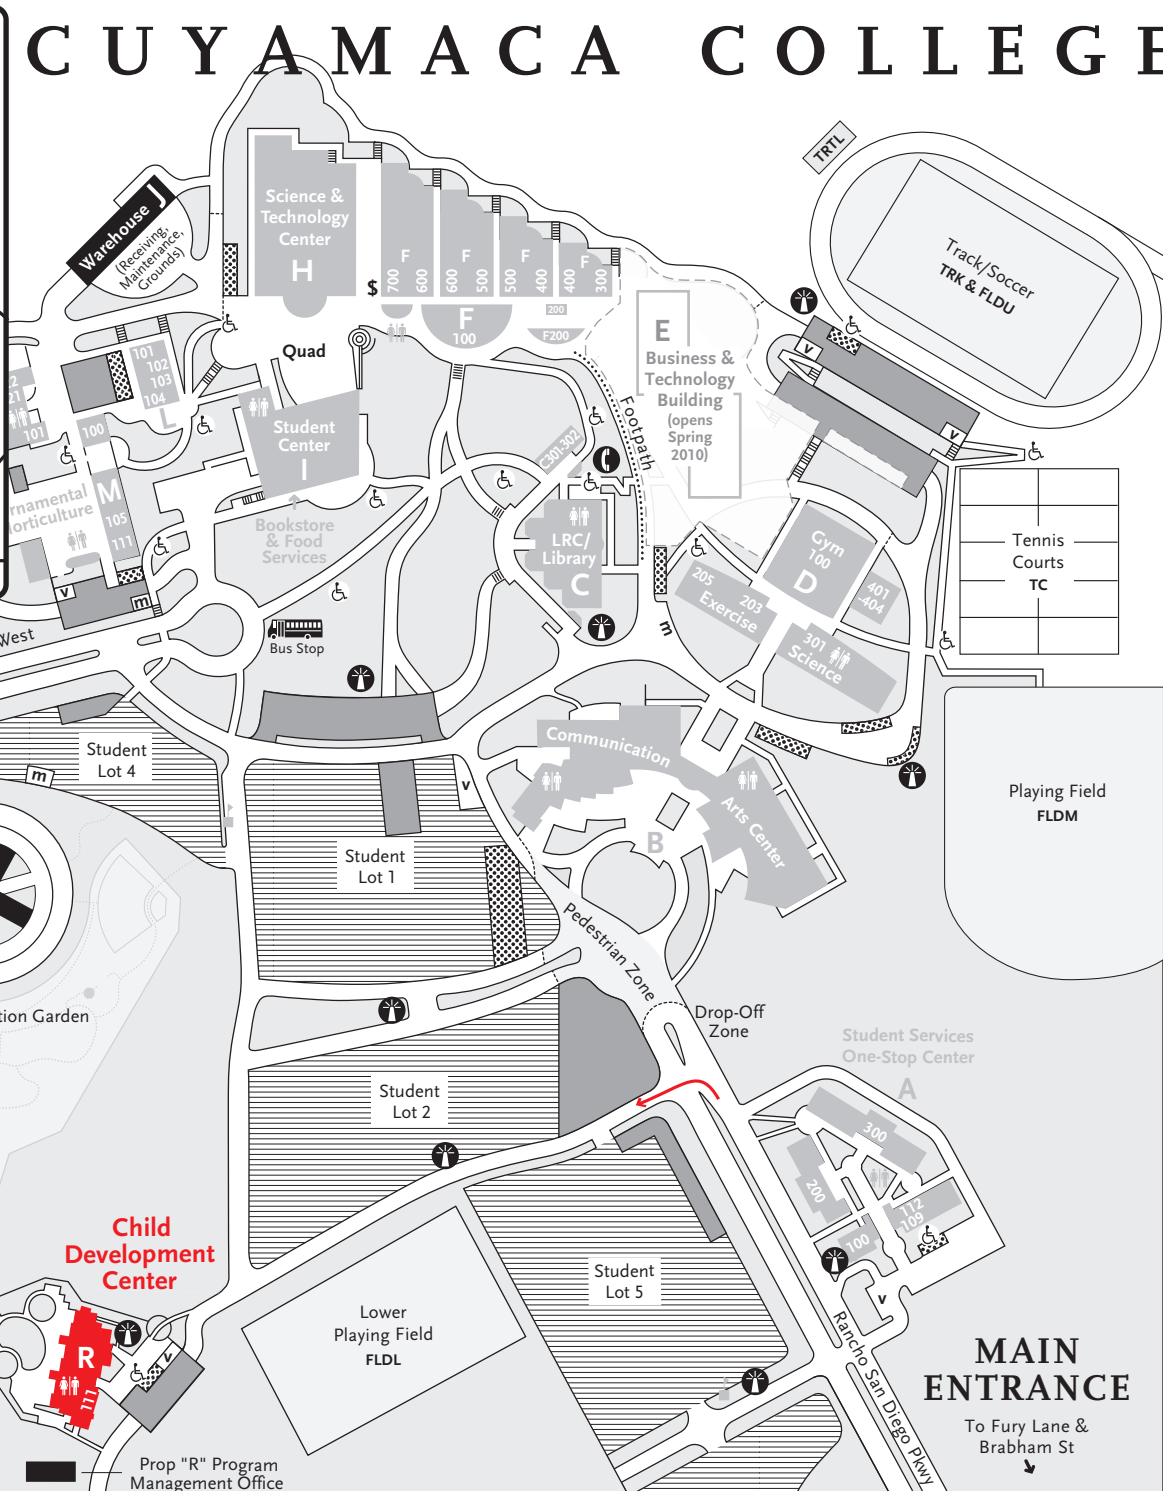

CUYAMACA COLLEGE

900 Rancho San Diego Parkway
 El Cajon, California 92019-4369
 Telephone (619) 660-4000
www.cuyamaca.edu

PARKING

Parking Permit Machines
 (One-Day Permits valid only in Student lots. For visitors, spectators, etc.)

- VISITOR
- MOTORCYCLE
- STUDENT
- STAFF
- DISABLED

- Wheelchair Ramp Access
- Public Pay Phone
- Call Box
- ATM Machine
- Restrooms

updated April 2009

Prop "R" Program Management Office

MAIN ENTRANCE
 To Fury Lane & Brabham St