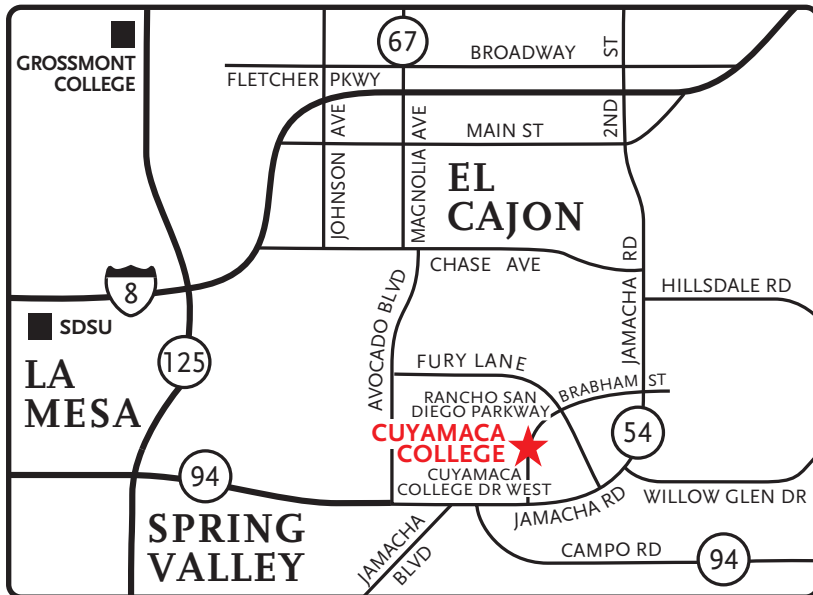

CUYAMACA COLLEGE

900 Rancho San Diego Parkway
 El Cajon, California 92019-4369
 Telephone (619) 660-4000
www.cuyamaca.edu

PARKING

Parking Permit Machines
 (One-Day Permits valid only in Student lots. For visitors, spectators, etc.)

- VISITOR
- MOTORCYCLE
- STUDENT
- STAFF
- DISABLED

- Wheelchair Ramp Access
- Public Pay Phone
- Call Box
- ATM Machine
- Restrooms

updated April 2009

Prop "R" Program Management Office

MAIN ENTRANCE
 To Fury Lane & Brabham St