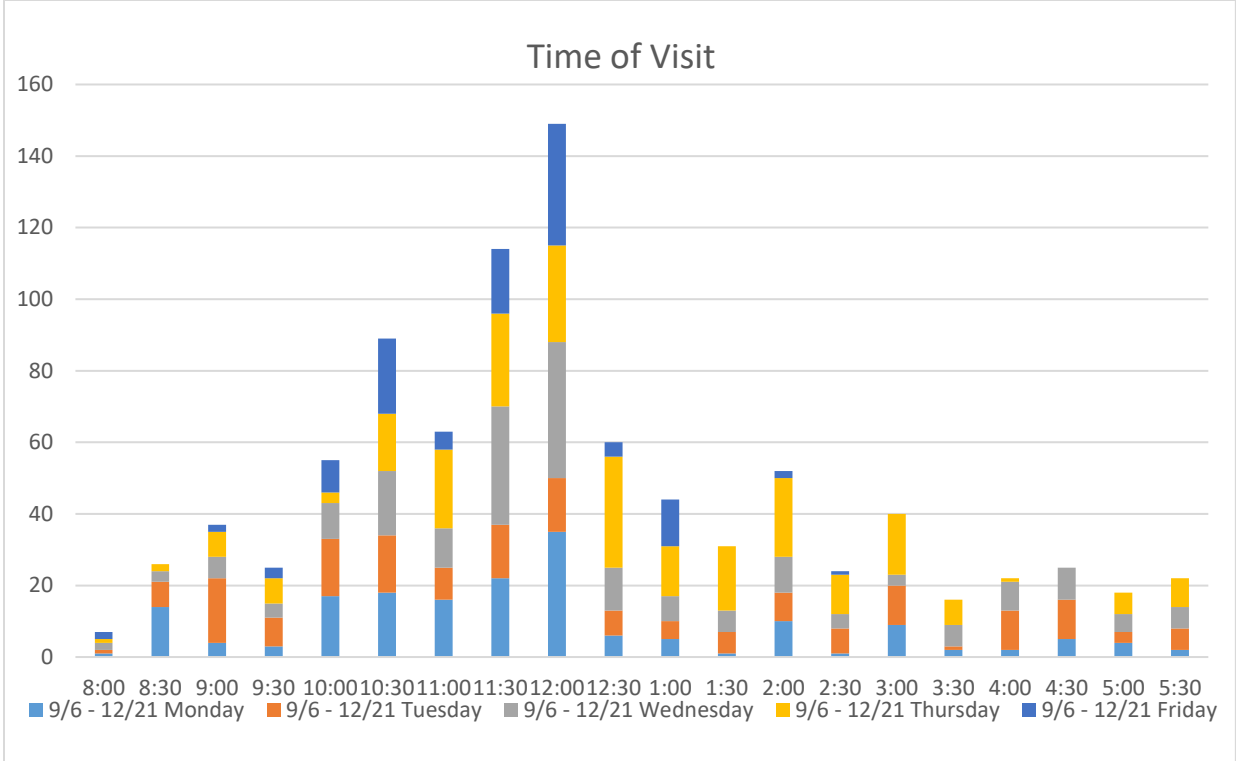

Harvest Food Pantry

Fall 2017

Spring 2018

Fall 2018

Spring 2019

Fall 2019

Time of Visit