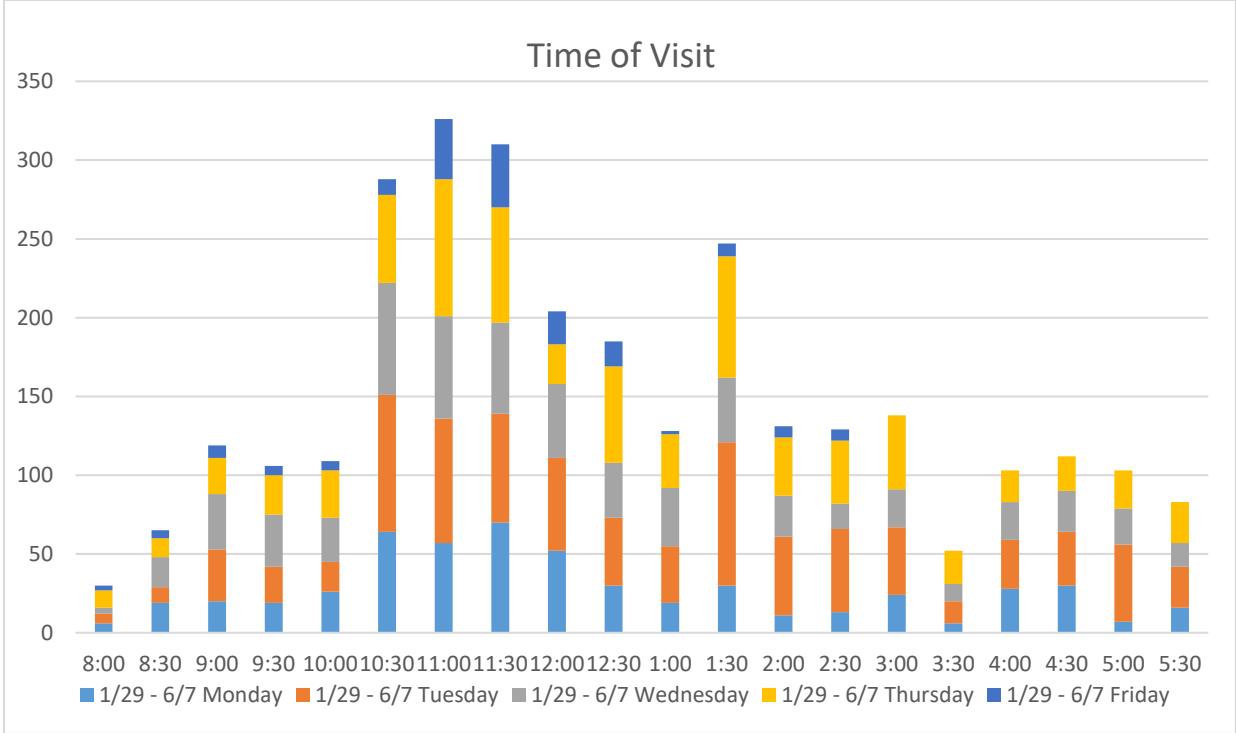

Harvest Food Pantry

Fall 2017

Spring 2018

Fall 2018

Spring 2019

Fall 2019

Time of Visit