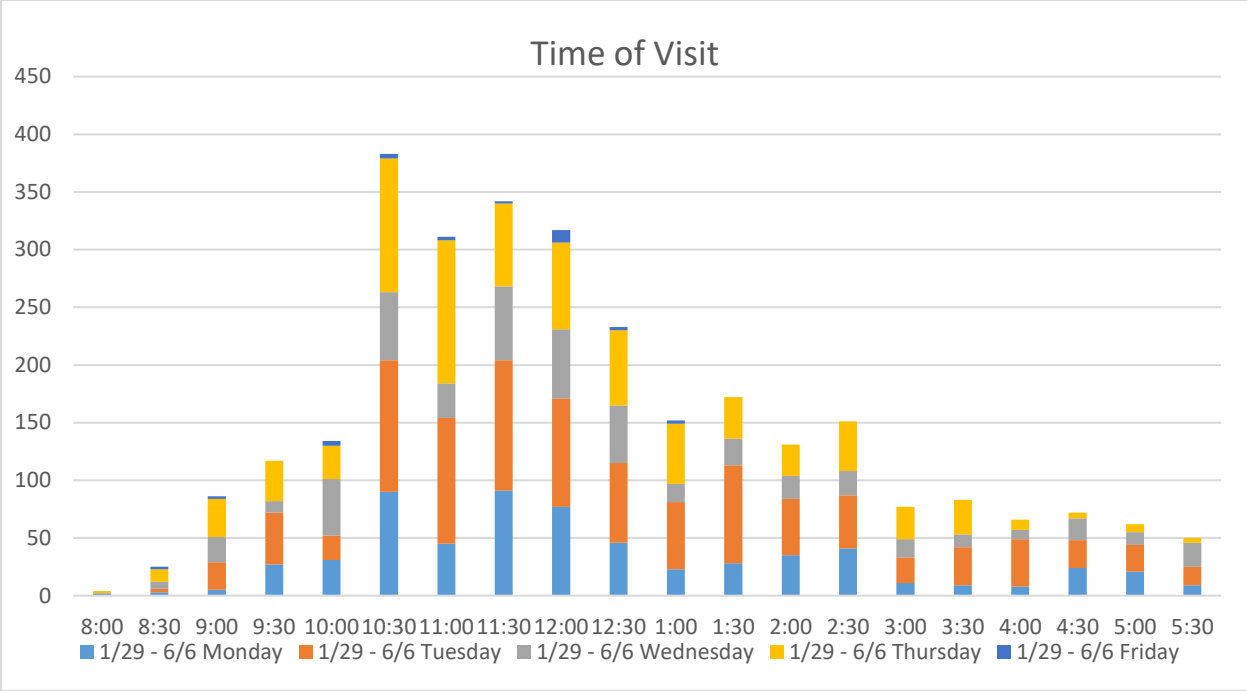

Harvest Food Pantry

Fall 2017

Spring 2018

Fall 2018

Spring 2019

Fall 2019

Time of Visit