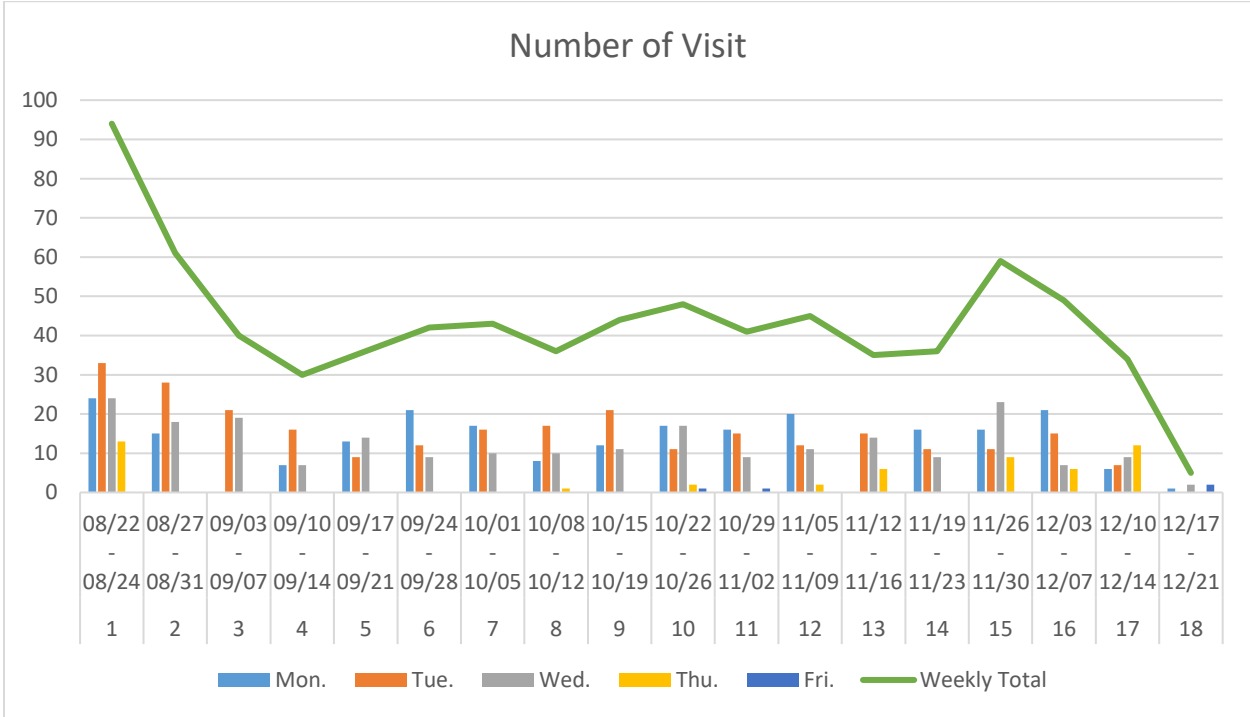

Harvest Food Pantry

Fall 2017

Spring 2018

Fall 2018

Spring 2019

Fall 2019

Time of Visit