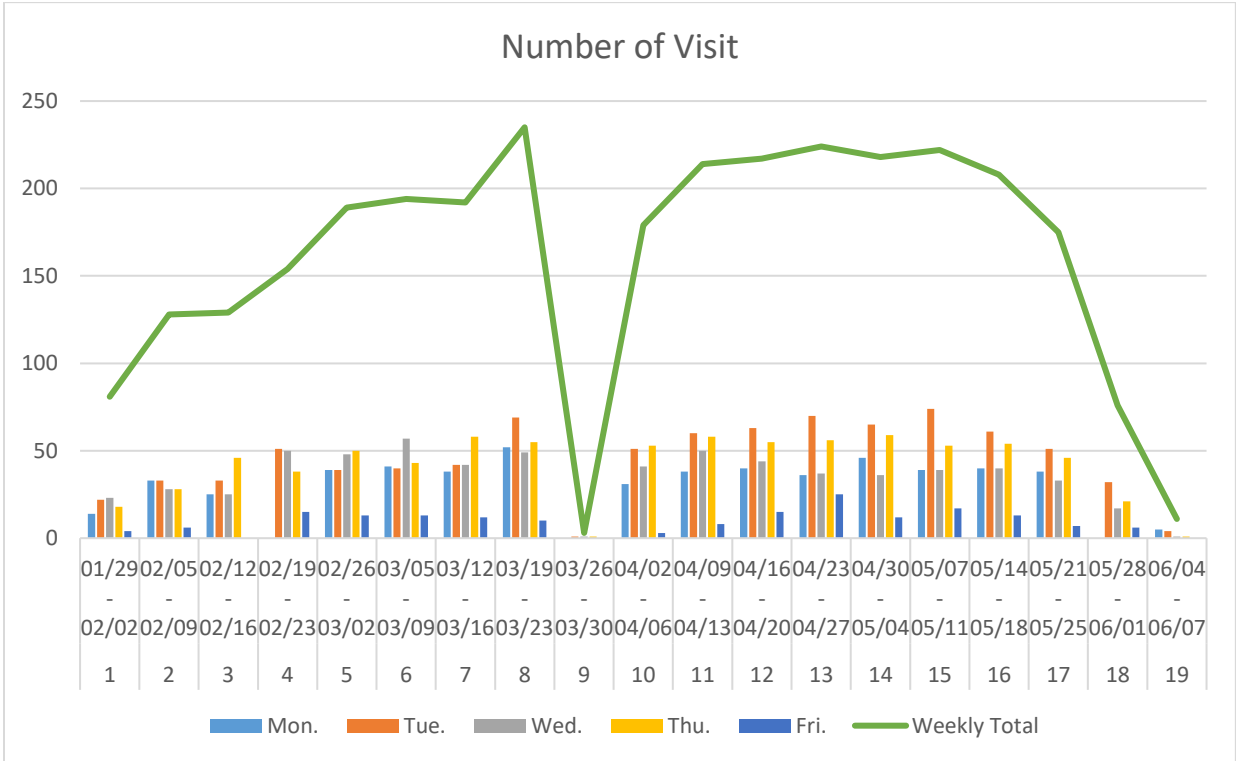

Harvest Food Pantry

Fall 2017

Spring 2018

Fall 2018

Spring 2019

Fall 2019

Time of Visit