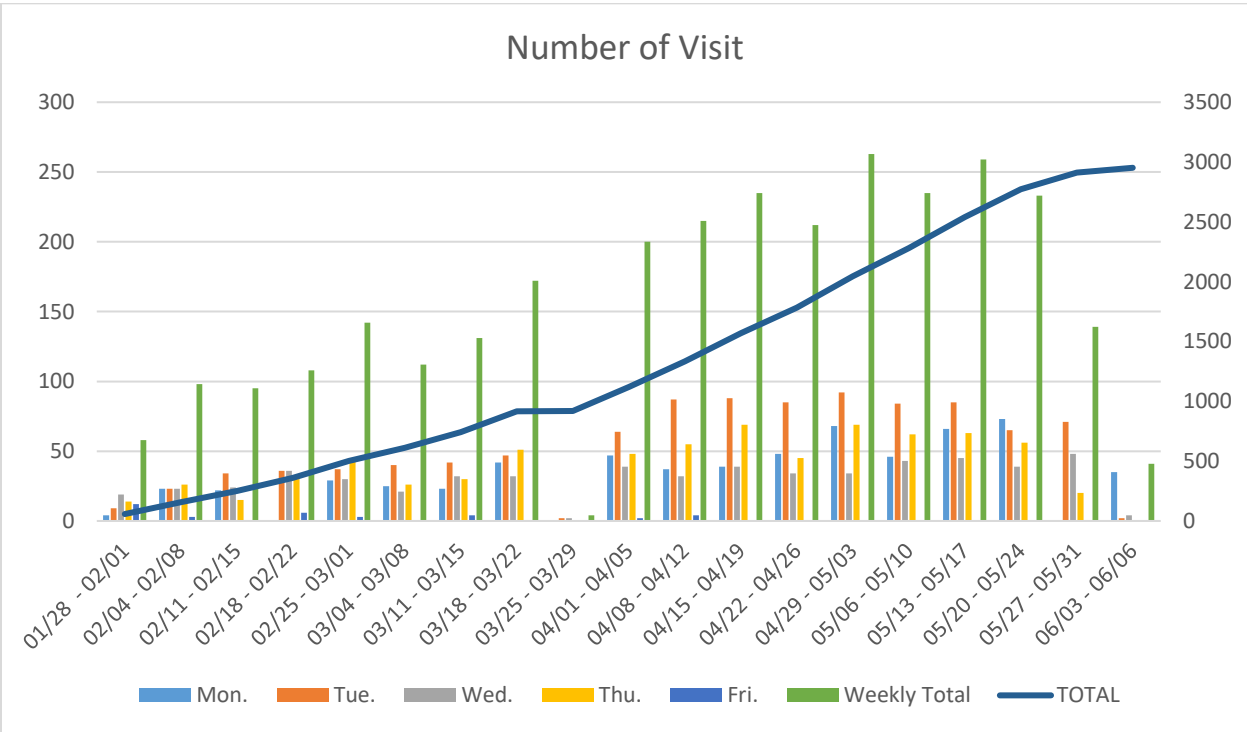

Harvest Food Pantry

Fall 2017

Spring 2018

Fall 2018

Spring 2019

Fall 2019

Time of Visit