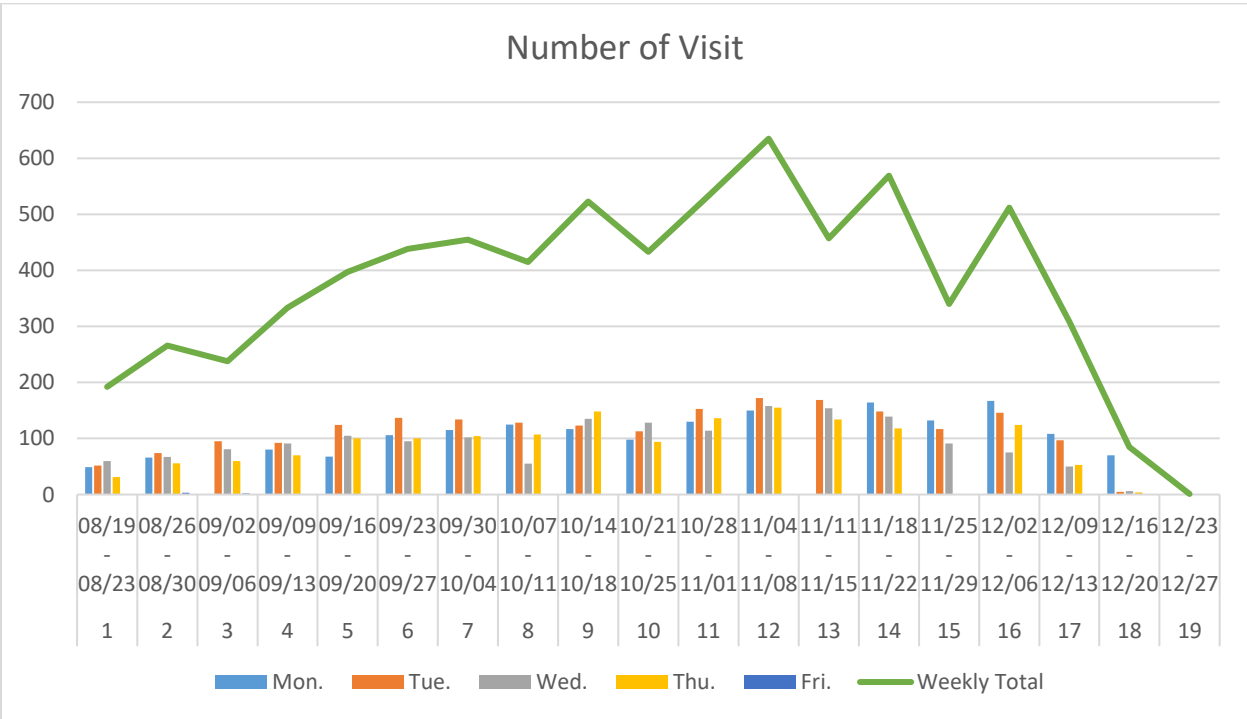

Harvest Food Pantry

Fall 2017

Spring 2018

Fall 2018

Spring 2019

Fall 2019

Time of Visit