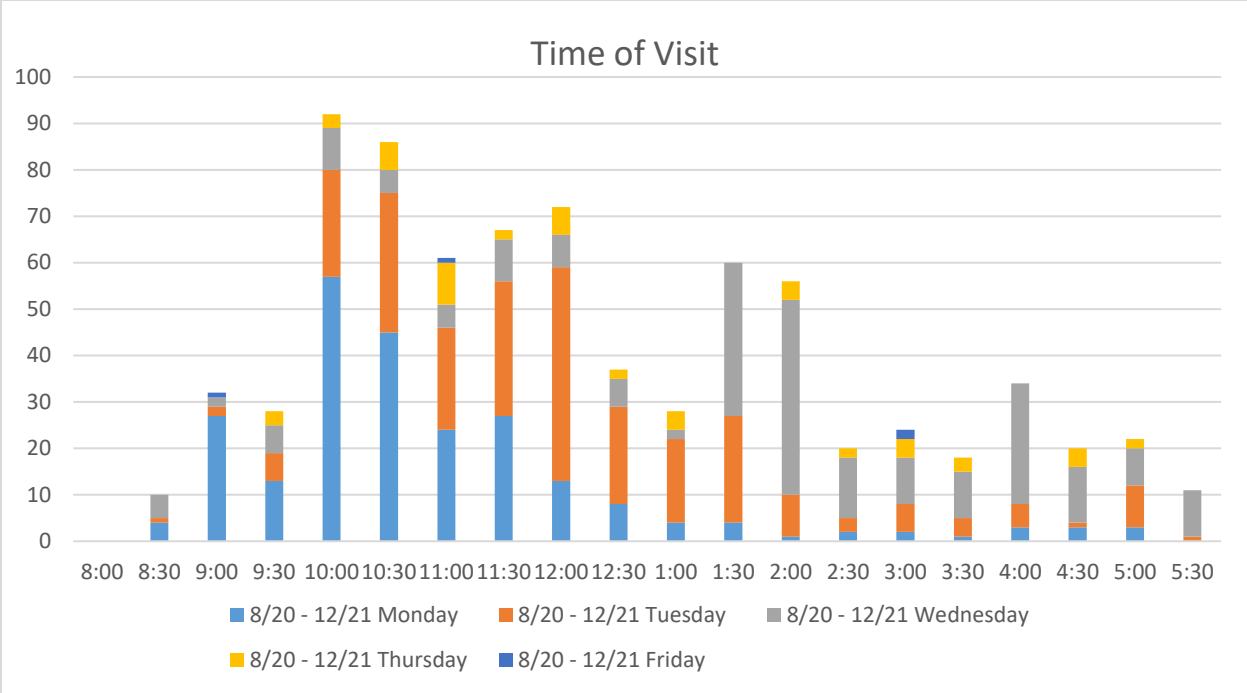

Harvest Food Pantry

Fall 2017

Spring 2018

Fall 2018

Spring 2019

Fall 2019

Time of Visit