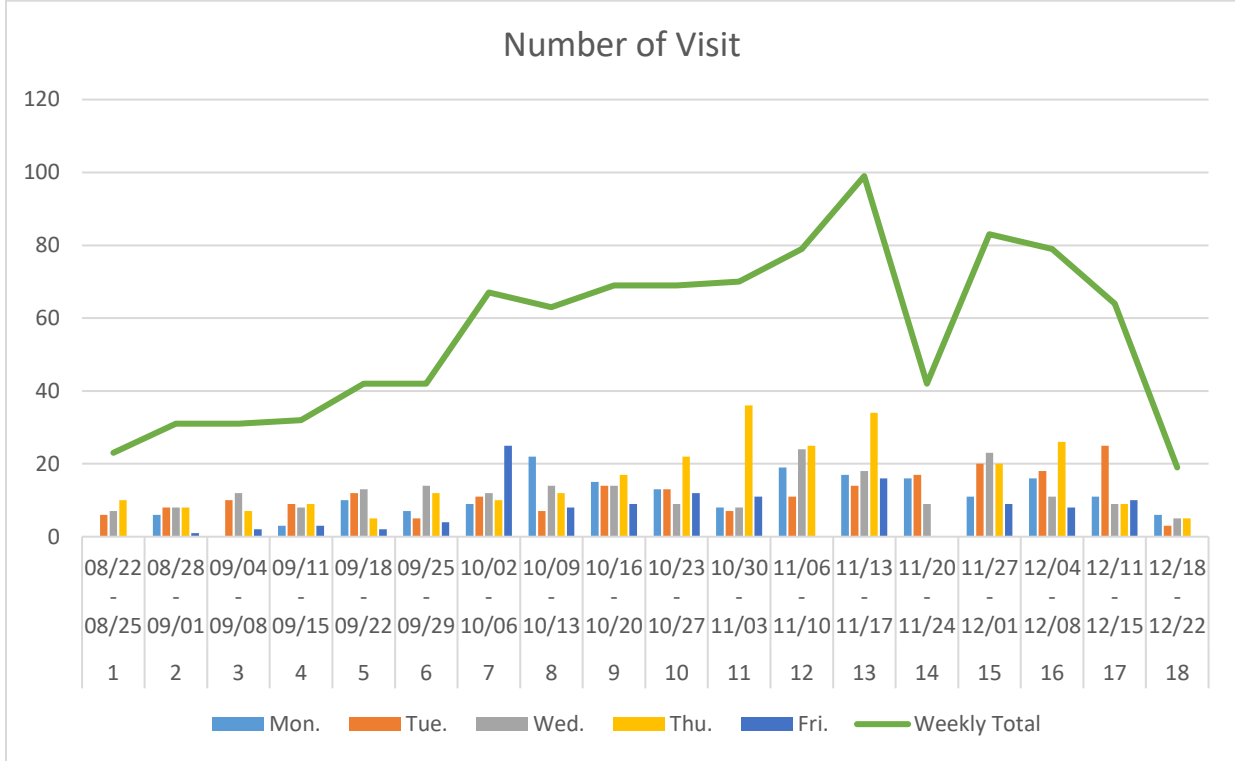

Harvest Food Pantry

Fall 2017

Spring 2018

Fall 2018

Spring 2019

Fall 2019

Time of Visit